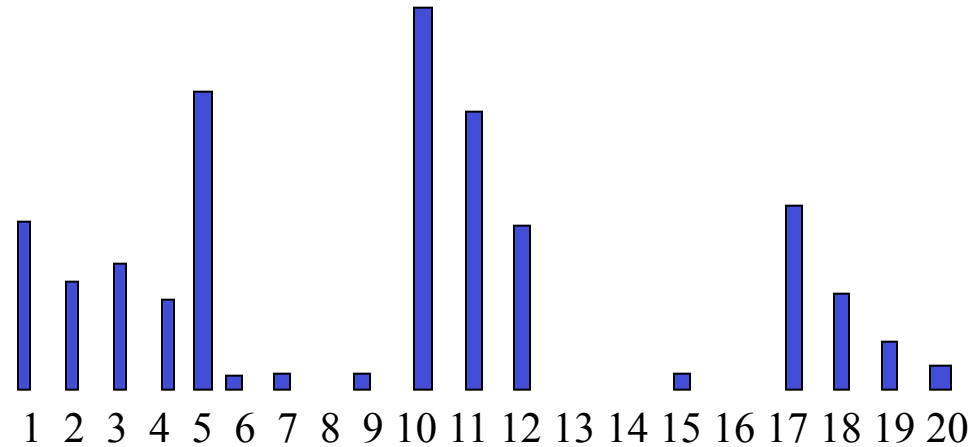

**Find all elements
with frequency > 0.1%**

Frequency Related Problems

Analytics on Packet Headers – IP Addresses

**What is the frequency
of element 3?**

Frequency Related Problems

Analytics on Packet Headers – IP Addresses

What is the total frequency of elements between 8 and 14?

Frequency Related Problems

Analytics on Packet Headers – IP Addresses

How many elements have non-zero frequency?

Frequency Related Problems

Analytics on Packet Headers – IP Addresses

Top-k most frequent elements

Find elements that occupy 0.1% of the tail.