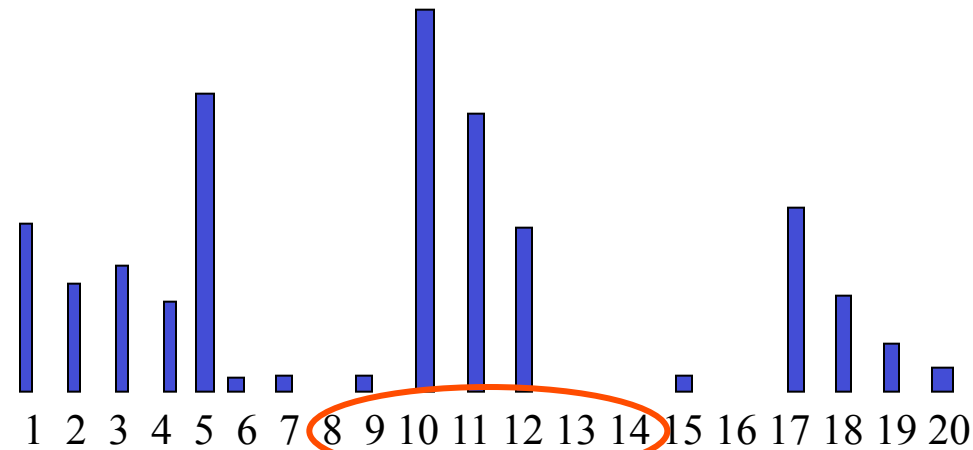

**Find all elements
with frequency > 0.1%**

Frequency Related Problems

Analytics on Packet Headers – IP Addresses

**What is the frequency
of element 3?**

Frequency Related Problems

Analytics on Packet Headers – IP Addresses

What is the total frequency of elements between 8 and 14?

Frequency Related Problems

Analytics on Packet Headers – IP Addresses

How many elements have non-zero frequency?

Frequency Related Problems

Analytics on Packet Headers – IP Addresses

Top-k most frequent elements

Find elements that occupy 0.1% of the tail.