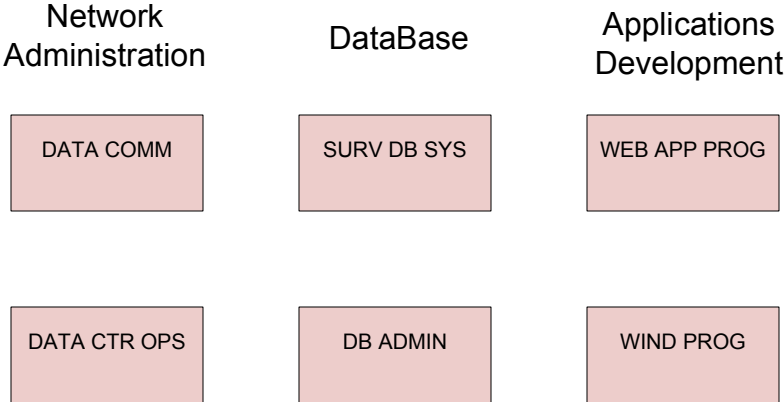

PREREQUISITES

CORE

ELECTIVES

- Existing core course, must be updated to include missing knowledge units
- Existing core course, major revision to include COP 3348 / Unix topics
- Existing core course, must be examined for possible course regrouping
- New course to be developed and added to the IT curriculum